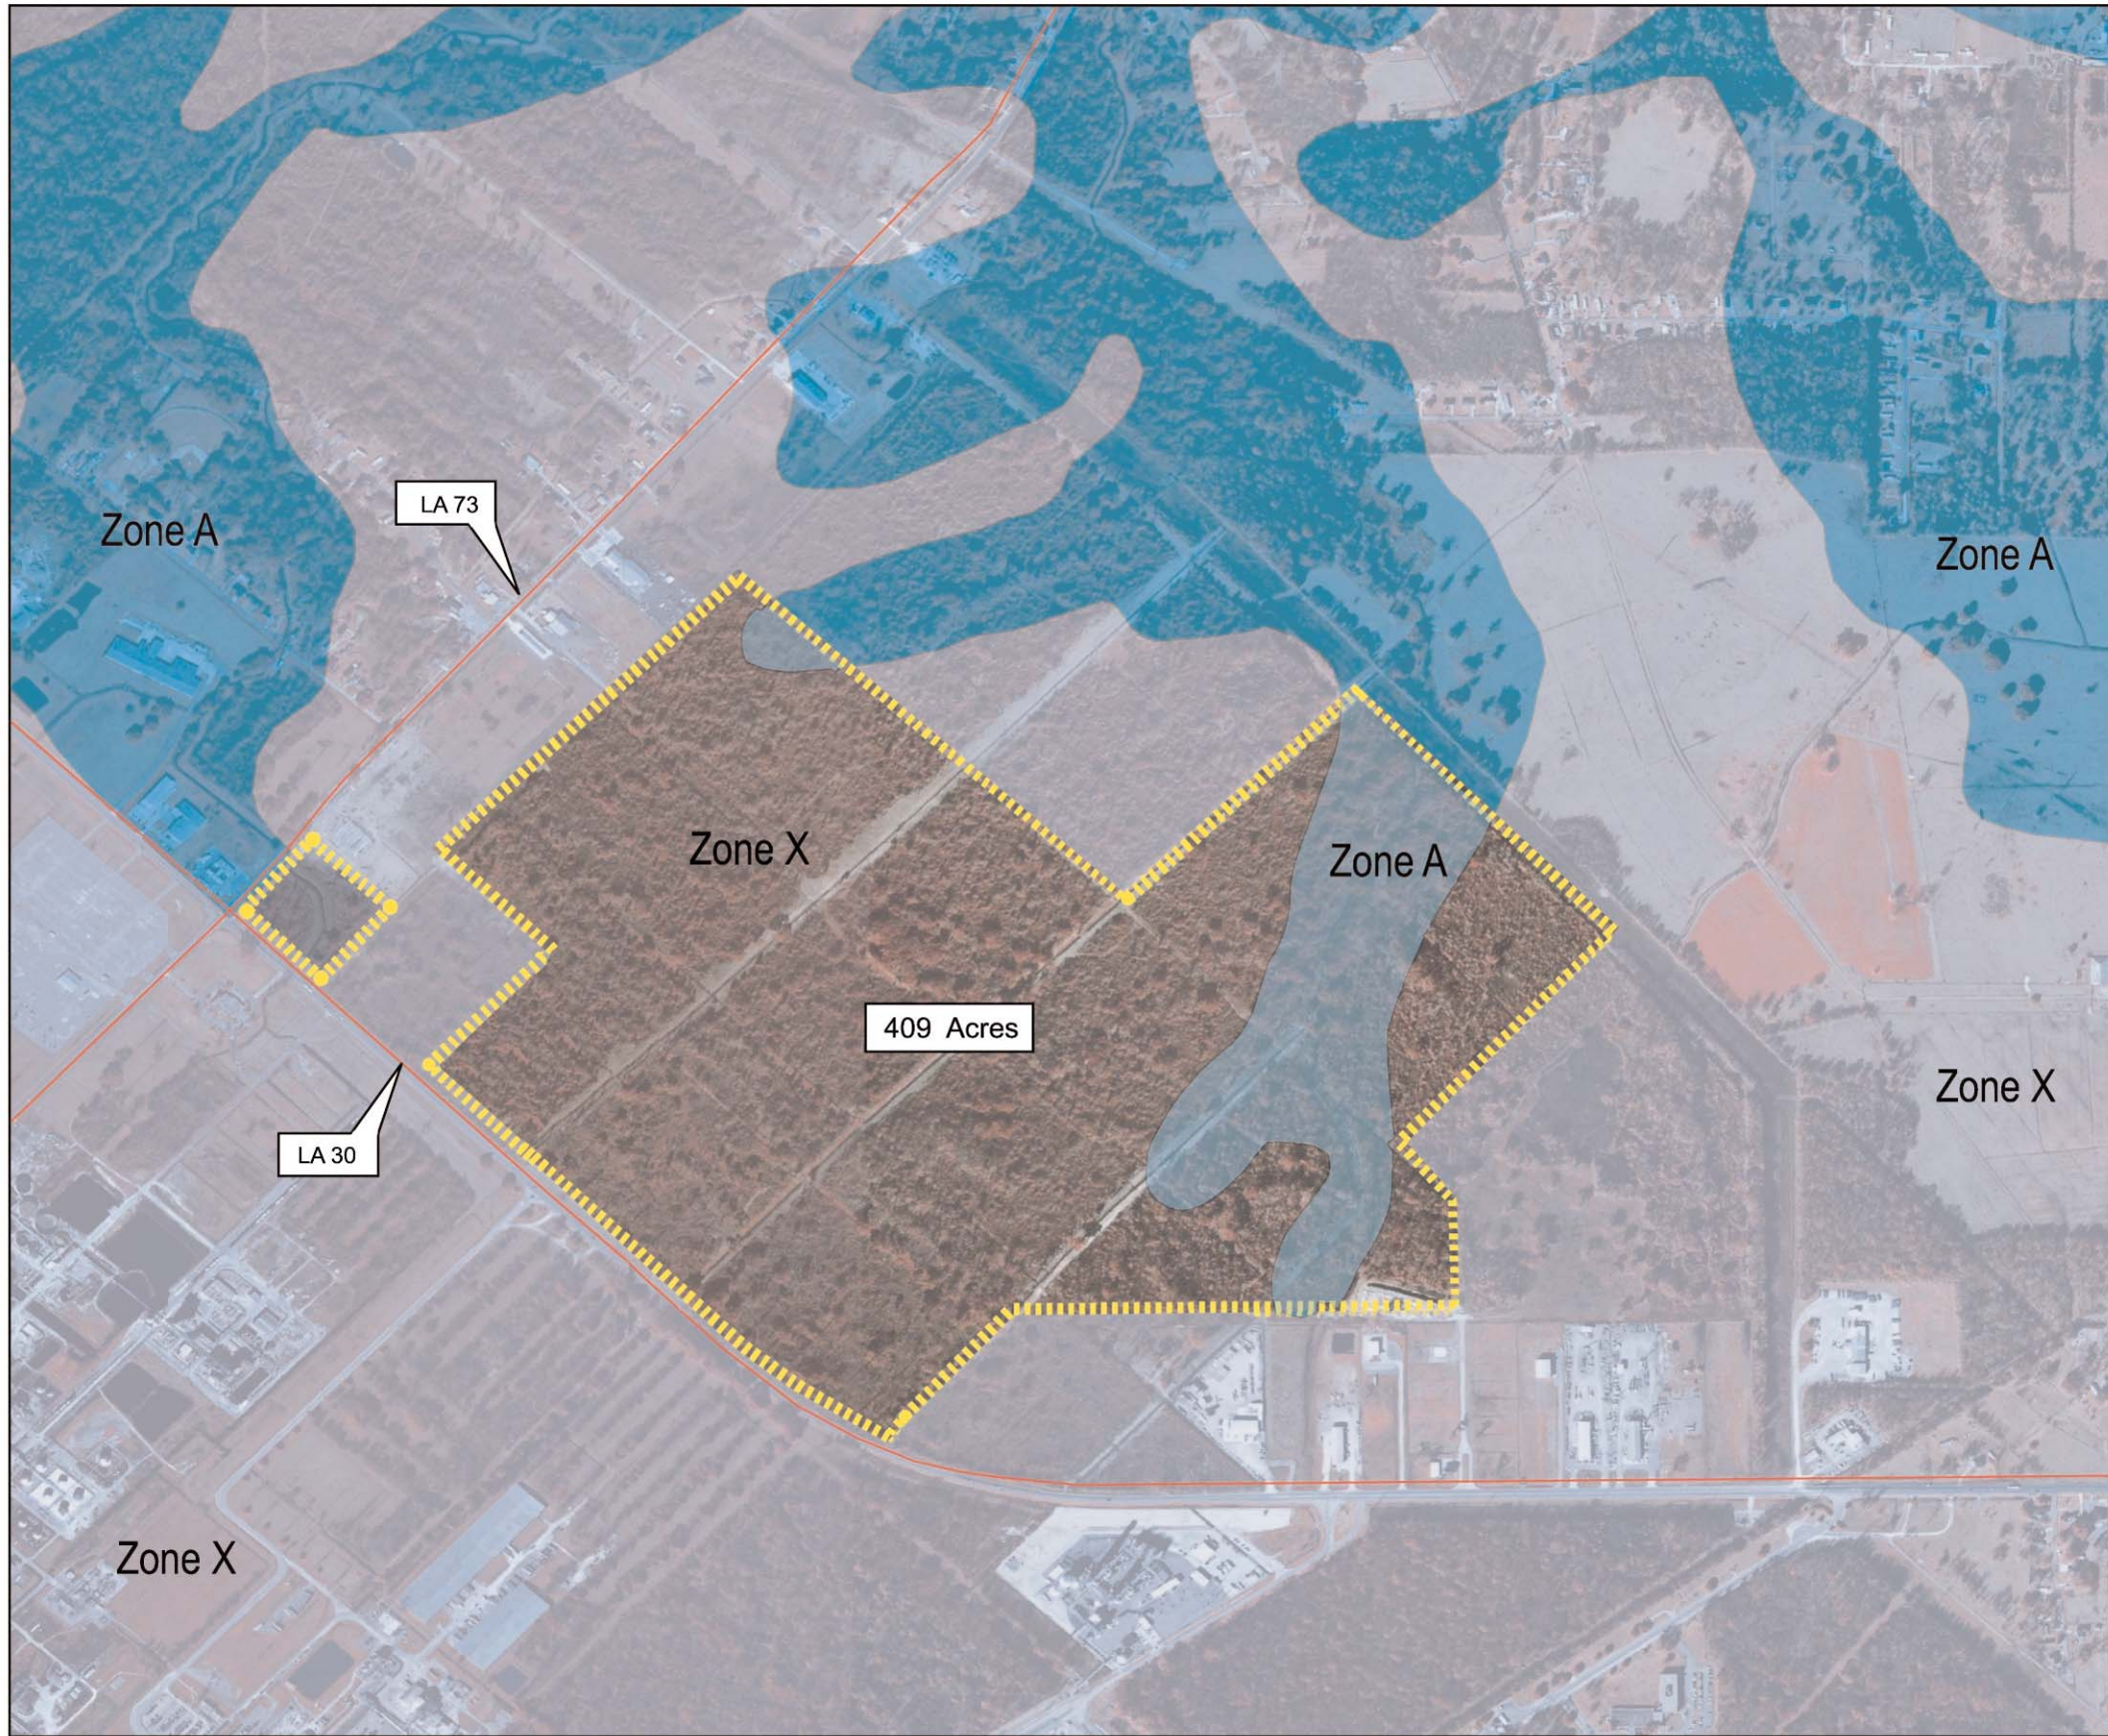

Ascension Parish Commercial Park 100 Yr. Flood Map

LEGEND

-  Approximate Property Line
-  Primary Roads
-  Zone AE - 100 yr. Floodplain
-  Zone X