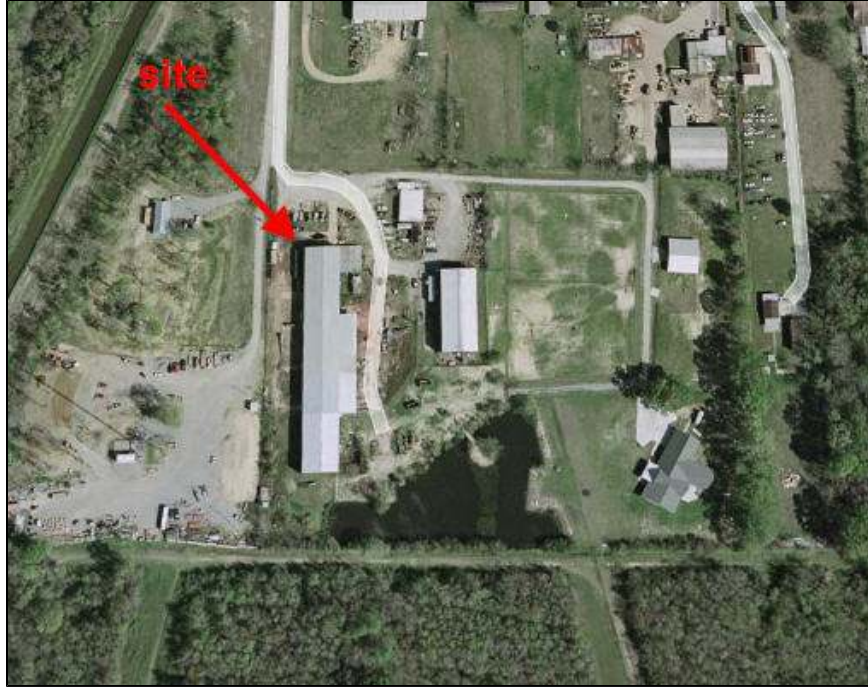

Warehouse
39051 LA Hwy 74
Gonzales, LA 70737

Listing #1105755
Status: Active

Warehouse 39051 LA Hwy 74, Gonzales, LA

Industrial For Lease | Subtype(s): General, Free-Standing

Warehouse space with overhead cranes can be subdivided

General Information

Property Location

Listing Name:	Warehouse
Sign Visible:	Yes

Property Subtype/Proposed Use

Industrial Type:	General, Free-Standing, Manufacturing
------------------	---------------------------------------